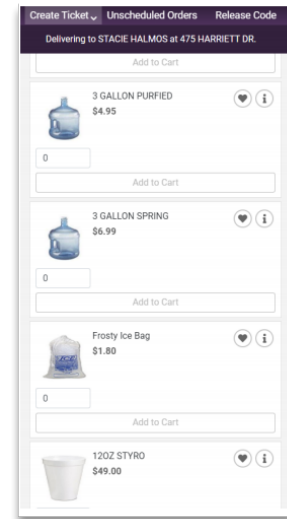

MINIMUM REQUIREMENTS:

iPad, iPhone, Android, or any web-enabled device.

COMPATABILITY

Taking orders? RMA Version 6.2.1 or later is required, with Android Version 4.2 or later.

AFFORDABLE PRICING

Pricing starts at just $10/month per license. As a subscription-based module, you have the option to add or remove additional licenses, as you need them.

TRY IT BEFORE YOU BUY IT

Pricing starts at just $10/month per license. As a subscription-based module, you have the option to add or remove additional licenses, as you need them.

LEARN MORE
WWW.ADVANTAGEROUTE.COM/REMOTE-MANAGING

WHO IS ARS? Advantage Route Systems is the global leader in route automation solutions, trusted by thousands of route delivery companies worldwide to deliver progressive solutions for route accounting, handheld devices, and GPS-based technologies. ARS products have become an essential part of in-field and office operations in industries such as bottled water, water treatment, ice, propane, oil recycling, coffee, and more. Built on a commitment to help our customers' businesses run optimally, we provide 24/7 world-class support that is second to none.